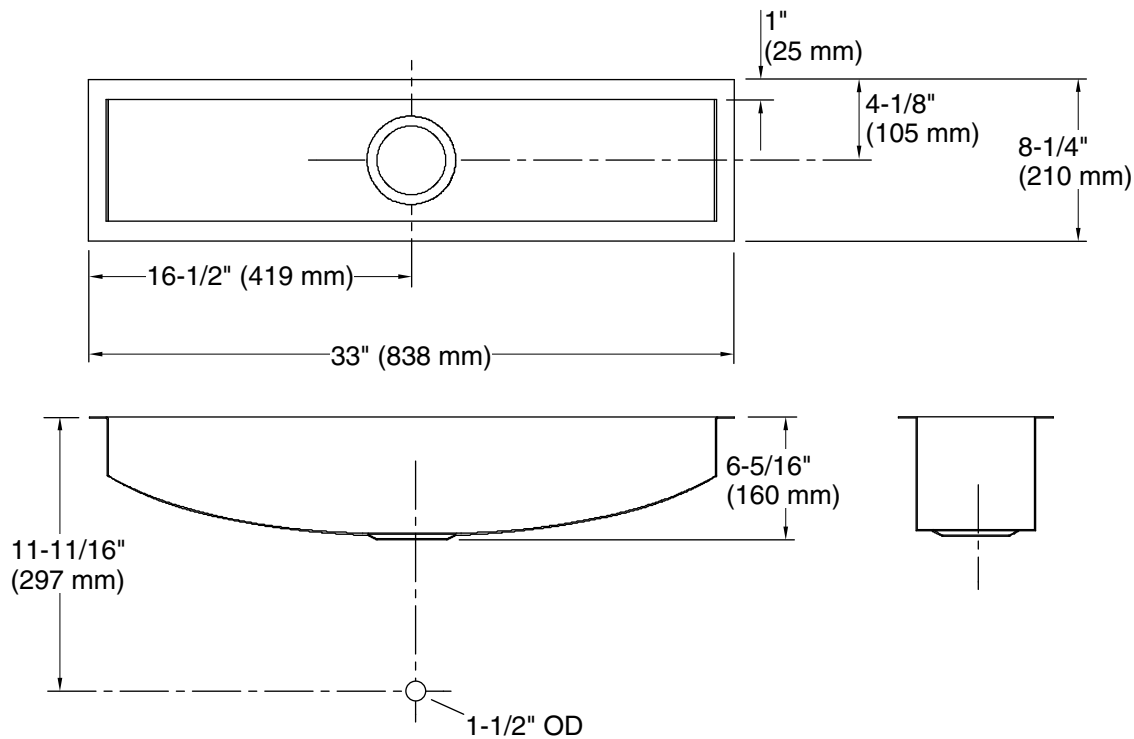

Technical Information

All product dimensions are nominal.

Bowl configuration: Single

Installation: Under-mount

Min. base cabinet width: 36" (914 mm)

Bowl area (Only): Length: 31" (787 mm)
Width: 6-1/4" (159 mm)
Bowl depth: 6-5/16" (160 mm)

Drain hole: 3-5/8" (92 mm)

Template: 1022025-7, required, included

Notes

Install this product according to the installation instructions.

ADA compliant when installed to the specific requirements of these regulations.